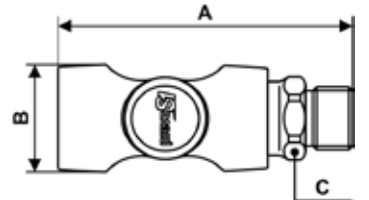

PREVOS1 SAFETY QUICK COUPLINGS - 1/4» ARO 210 PROFILE

Male coupler

Profile : ARO 210

Min/max operating pressure	Flow rate at 87 psi	ID passage	Temperature min/max
29 / 174 psi	28 CFM	1/4"	5 / 158 °F

Part number	Male thread	Net weight (Kg)	Dim. A (inch)	Dim. B (inch)	Dim. C (inch)
ASI 061251	NPT1/4	0,107	3.11	1.18	0.79
ASI 061252	NPT3/8	0,109	3.11	1.18	0.79
ASI 061253	NPT1/2	0,129	3.35	1.18	0.91